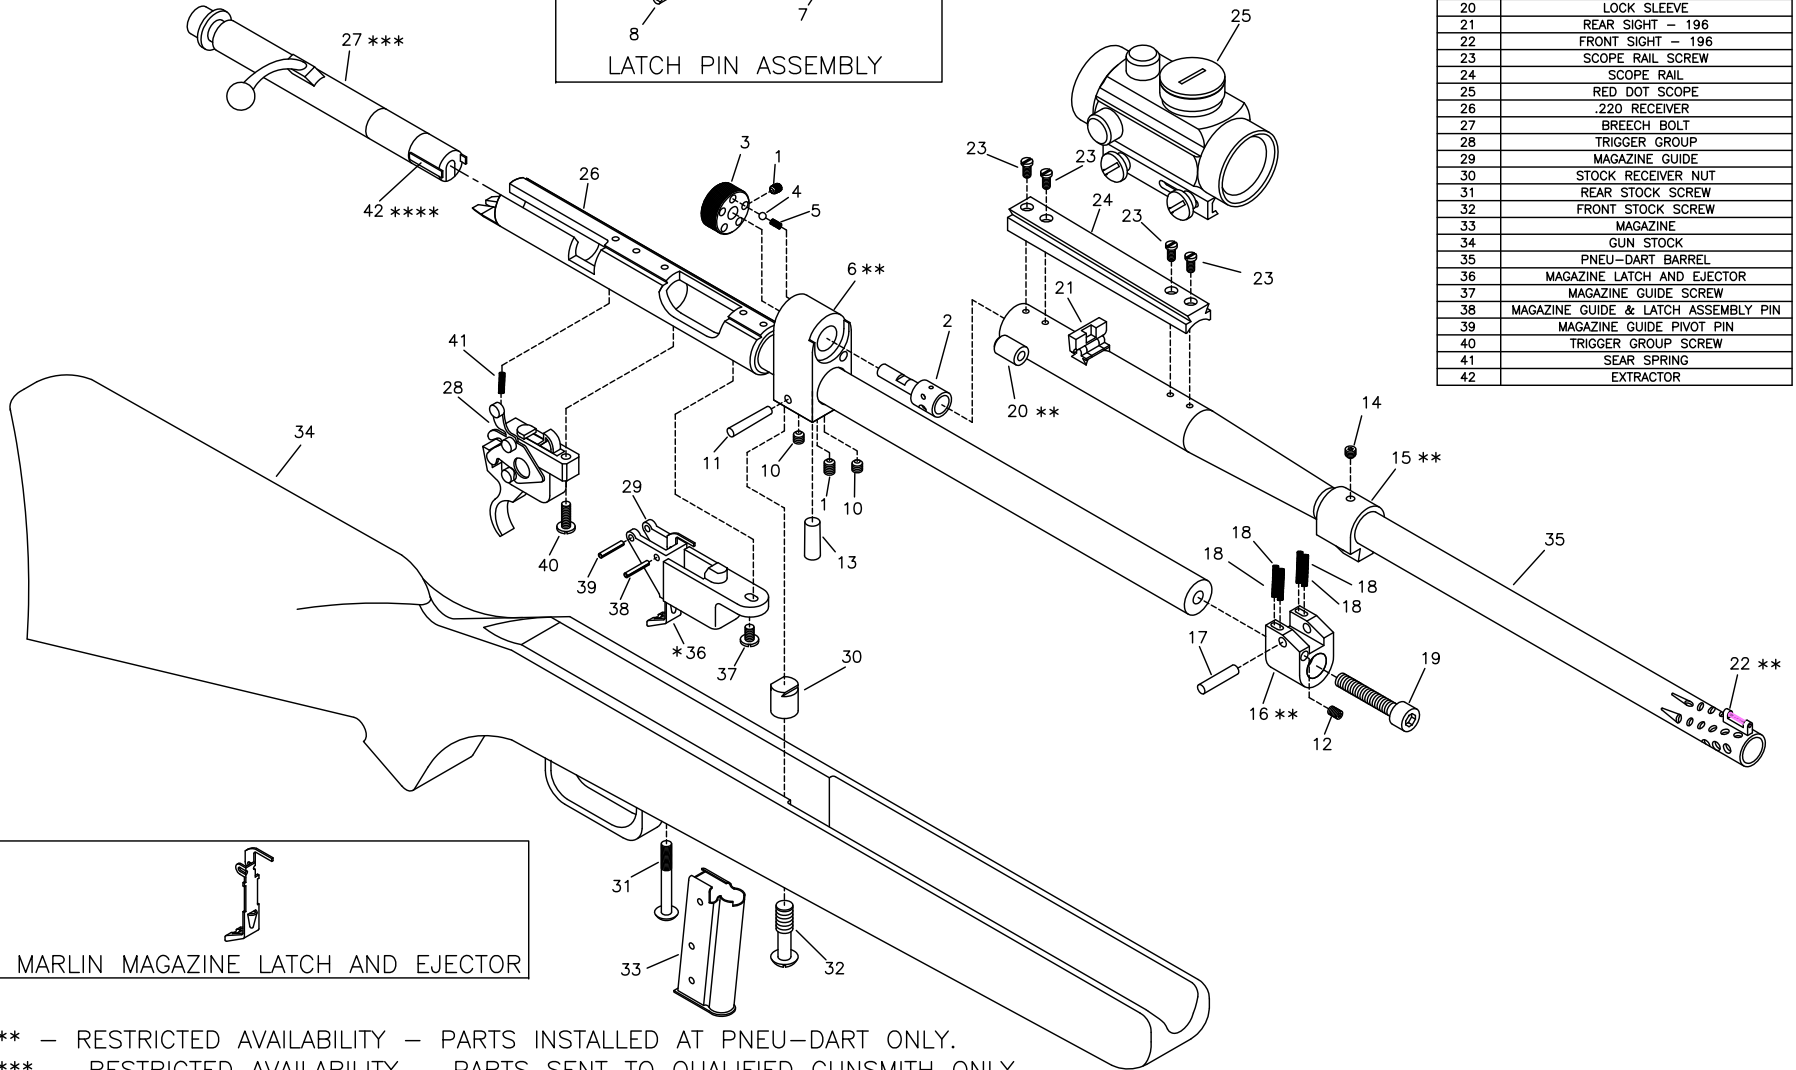

## Model 196 Rifle

ILL. NO.	PART NAME
1	SET SCREW
2	GAS CONTROL
3	GAS CONTROL KNOB
4	GAS CONTROL BALL BEARING
5	GAS CONTROL SPRING
6	GAS BLOCK
7	LATCH KNOB
8	LATCH PIN
9	LATCH KNOB SPRING
10	SET SCREW
11	GAS BLOCK TAPER PIN
12	SET SCREW 8/32x1/4
13	#5 TAPER PIN
14	HOLLOW LOCK SET SCREW
15	DART BARREL HINGE
16	.22 BARREL HINGE
17	HINGE PIN
18	HINGE SPRING - SMALL
19	BOLT 1 1/2x5/16-18
20	LOCK SLEEVE
21	REAR SIGHT - 196
22	FRONT SIGHT - 196
23	SCOPE RAIL SCREW
24	SCOPE RAIL
25	RED DOT SCOPE
26	.220 RECEIVER
27	BREECH BOLT
28	TRIGGER GROUP
29	MAGAZINE GUIDE
30	STOCK RECEIVER NUT
31	REAR STOCK SCREW
32	FRONT STOCK SCREW
33	MAGAZINE
34	GUN STOCK
35	PNEU-DART BARREL
36	MAGAZINE LATCH AND EJECTOR
37	MAGAZINE GUIDE SCREW
38	MAGAZINE GUIDE & LATCH ASSEMBLY PIN
39	MAGAZINE GUIDE PIVOT PIN
40	TRIGGER GROUP SCREW
41	SEAR SPRING
42	EXTRACTOR

\*\* - RESTRICTED AVAILABILITY - PARTS INSTALLED AT PNEU-DART ONLY.  
 \*\*\* - RESTRICTED AVAILABILITY - PARTS SENT TO QUALIFIED GUNSMITH ONLY.  
 \*\*\*\* - NON- RESTRICTED AVAILABILITY - PARTS MAY REQUIRE SOME FINAL FITTING SANDING OR FILING.