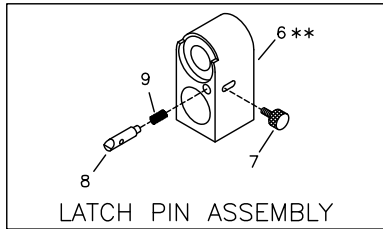

## Model 196 Rifle

ILL. NO.	PART NAME
1	SET SCREW
2	GAS CONTROL
3	GAS CONTROL KNOB
4	GAS CONTROL BALL BEARING
5	GAS CONTROL SPRING
6	GAS BLOCK
7	LATCH KNOB
8	LATCH PIN
9	LATCH KNOB SPRING
10	SET SCREW
11	GAS BLOCK TAPER PIN
12	SET SCREW 8/32x1/4
13	#5 TAPER PIN
14	HOLLOW LOCK SET SCREW
15	DART BARREL HINGE
16	.22 BARREL HINGE
17	HINGE PIN
18	HINGE SPRING - SMALL
19	BOLT 1 1/2x5/16-18
20	LOCK SLEEVE
21	REAR SIGHT - 196
22	FRONT SIGHT - 196
23	SCOPE RAIL SCREW
24	SCOPE RAIL
25	RED DOT SCOPE
26	.220 RECEIVER
27	BREECH BOLT
28	TRIGGER GROUP
29	MAGAZINE GUIDE
30	STOCK RECEIVER NUT
31	REAR STOCK SCREW
32	FRONT STOCK SCREW
33	MAGAZINE
34	GUN STOCK
35	PNEU-DART BARREL
36	MAGAZINE LATCH AND EJECTOR
37	MAGAZINE GUIDE SCREW
38	MAGAZINE GUIDE & LATCH ASSEMBLY PIN
39	MAGAZINE GUIDE PIVOT PIN
40	TRIGGER GROUP SCREW
41	SEAR SPRING
42	EXTRACTOR