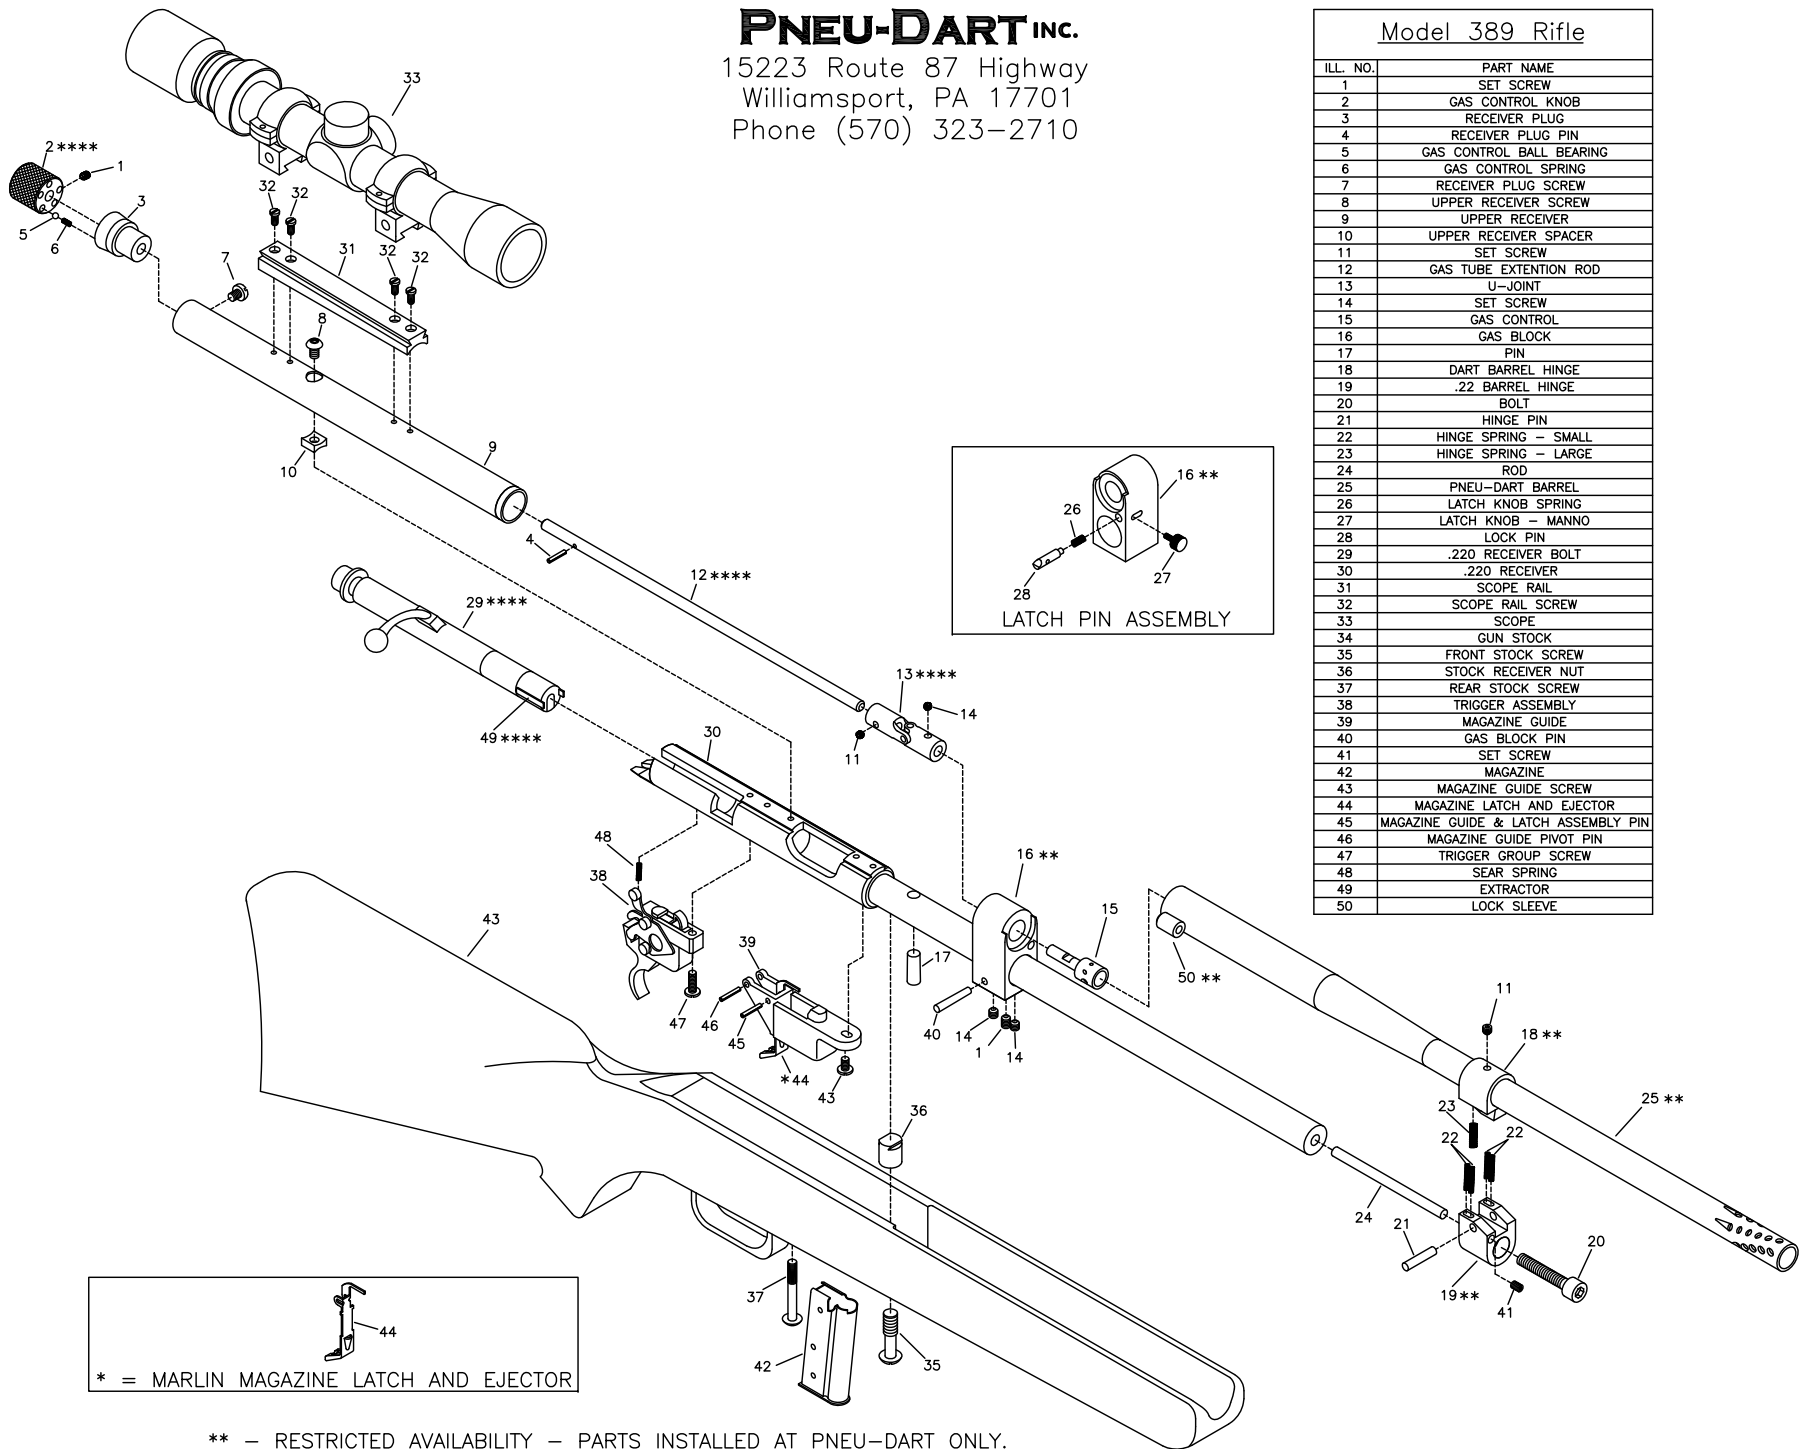

PNEU-DART INC.

15223 Route 87 Highway
Williamsport, PA 17701
Phone (570) 323-2710

Model 389 Rifle

ILL. NO.	PART NAME
1	SET SCREW
2	GAS CONTROL KNOB
3	RECEIVER PLUG
4	RECEIVER PLUG PIN
5	GAS CONTROL BALL BEARING
6	GAS CONTROL SPRING
7	RECEIVER PLUG SCREW
8	UPPER RECEIVER SCREW
9	UPPER RECEIVER
10	UPPER RECEIVER SPACER
11	SET SCREW
12	GAS TUBE EXTENTION ROD
13	U-JOINT
14	SET SCREW
15	GAS CONTROL
16	GAS BLOCK
17	PIN
18	DART BARREL HINGE
19	.220 BARREL HINGE
20	BOLT
21	HINGE PIN
22	HINGE SPRING - SMALL
23	HINGE SPRING - LARGE
24	ROD
25	PNEU-DART BARREL
26	LATCH KNOB SPRING
27	LATCH KNOB - MANNO
28	LOCK PIN
29	.220 RECEIVER BOLT
30	.220 RECEIVER
31	SCOPE RAIL
32	SCOPE RAIL SCREW
33	SCOPE
34	GUN STOCK
35	FRONT STOCK SCREW
36	STOCK RECEIVER NUT
37	REAR STOCK SCREW
38	TRIGGER ASSEMBLY
39	MAGAZINE GUIDE
40	GAS BLOCK PIN
41	SET SCREW
42	MAGAZINE
43	MAGAZINE GUIDE SCREW
44	MAGAZINE LATCH AND EJECTOR
45	MAGAZINE GUIDE & LATCH ASSEMBLY PIN
46	MAGAZINE GUIDE PIVOT PIN
47	TRIGGER GROUP SCREW
48	SEAR SPRING
49	EXTRACTOR
50	LOCK SLEEVE

* = MARLIN MAGAZINE LATCH AND EJECTOR

** - RESTRICTED AVAILABILITY - PARTS INSTALLED AT PNEU-DART ONLY.

*** - RESTRICTED AVAILABILITY - PARTS SENT TO QUALIFIED GUNSMITH ONLY.

**** - NON- RESTRICTED AVAILABILITY - PARTS MAY REQUIRE SOME FINAL FITTING SANDING OR FILING.

EXPLODED VIEW - MODEL 389